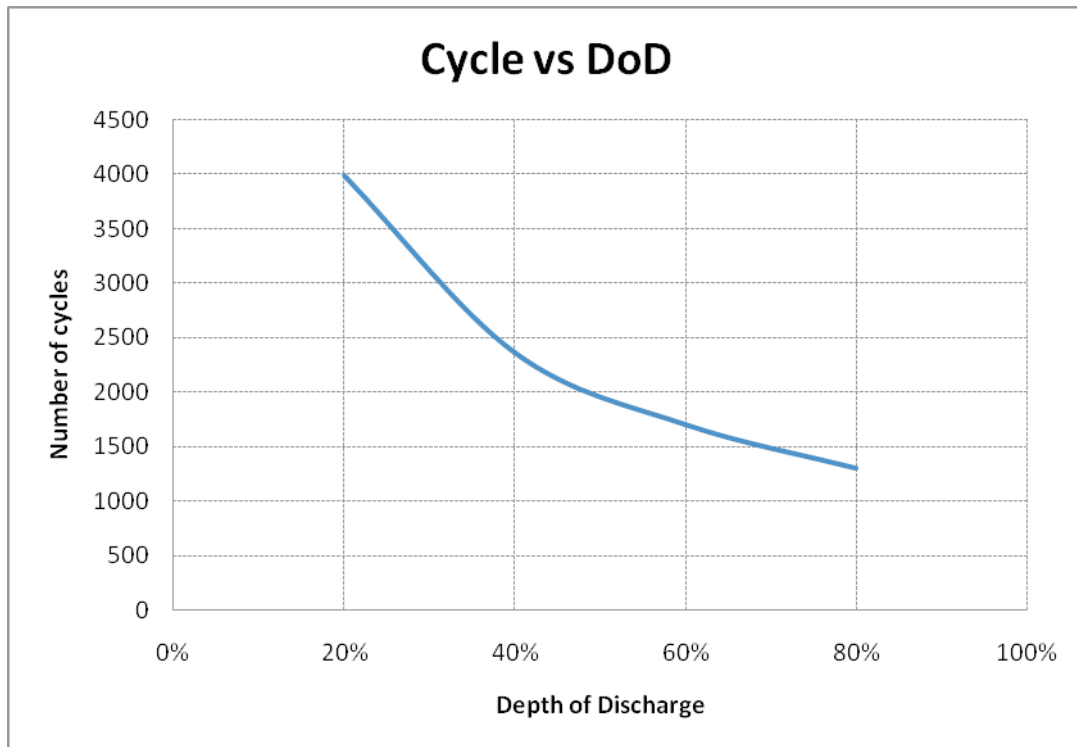

ICS Series Battery Cycle Life Performance

V1.0 (Aug. 2013)

	Depth of discharge			
	20%	40%	60%	80%
Cycles Life	4000	2360	1700	1300

For ICS series with temperature of 25°C and proper charging.